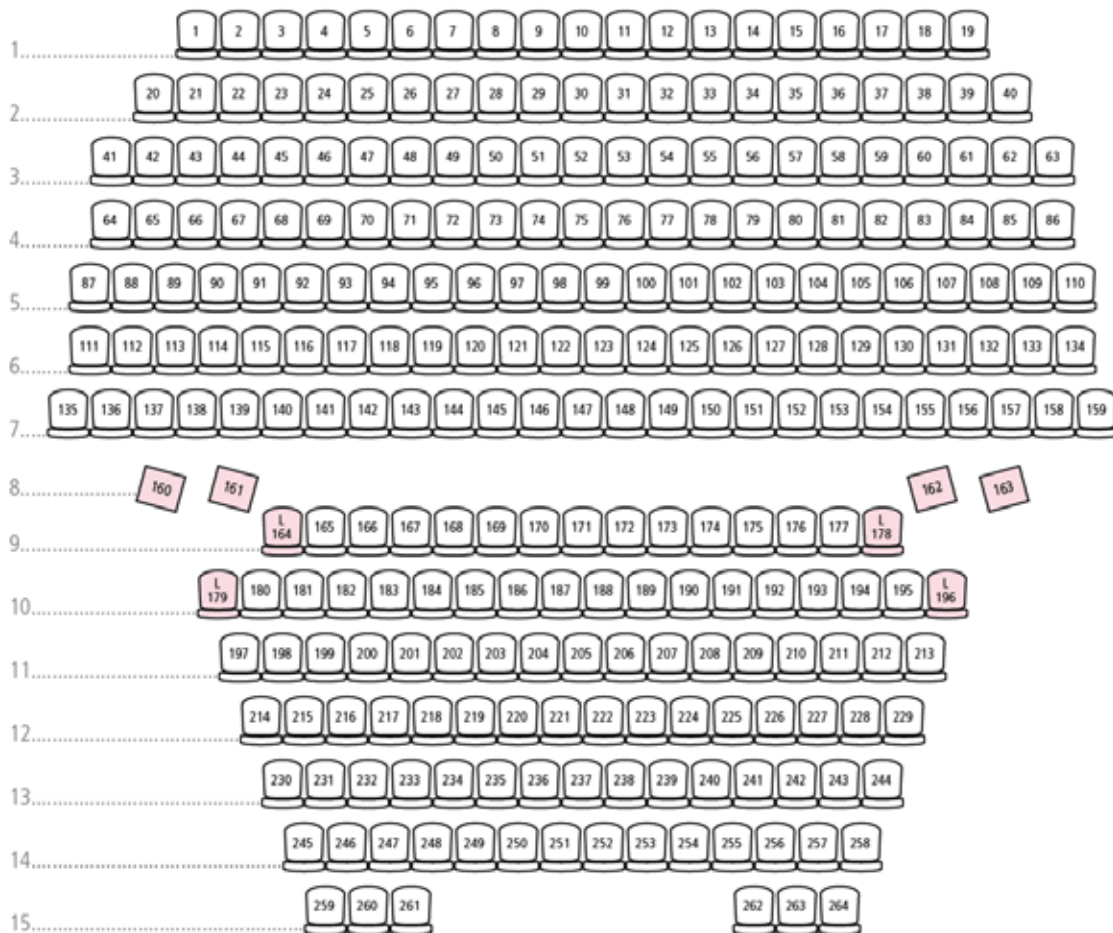

# Figarosalen

**STAGE**

**LEFT**

**RIGHT**

**ENTRANCE**

**ROW 8 WHEELCHAIRS  
WITH SPACE FOR ACCOMPANYS**

**Halmstads  
Teater**